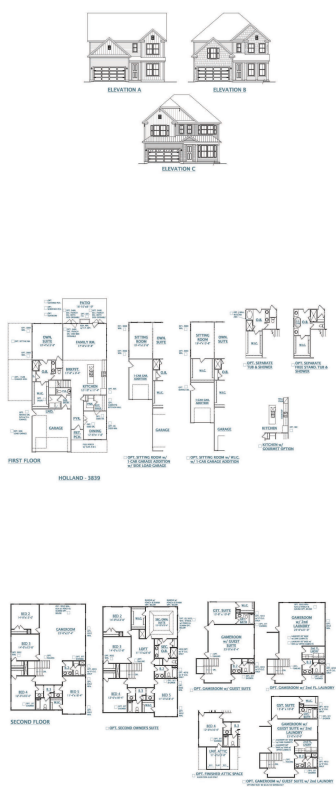

# 468 EAGLEVIEW DR, MONCKS CORNER, SC 29461, USA

https://findyourcharleston.com

468 Eagleview Dr,  
Moncks Corner, SC  
29461, USA

**\$568,790**

PRICE REFLECTS PRICE DISCOUNT INCENTIVE PLUS \$5K CLOSING COSTS. MUST USE PREFERRED LENDER/ATTORNEY FOR INCENTIVES. ESTIMATED COMPLETION SEPT/OCT 2024  
The Holland! This 5 bed/ 3.5 bath home also has a large gameroom & formal dining. This home features a gourmet kitchen, w quartz countertops, upgraded cabinets throughout includes kitchen hall cabinets, fireplace, 2 sets of [...]

**Misty Elles**

- 5 beds
- 3 baths
- Single Family Detached
- Residential
- Active
- 3839 sq ft

---

## Basics

**MLS ID:** 24013706      **Date added:** Added 1 month ago  
**Category:** Residential      **Type:** Single Family Detached  
**Status:** Active      **Bedrooms:** 5 beds  
**Bathrooms:** 3 baths      **Half baths:** 1 half bath  
**Area, sq ft:** 3839 sq ft      **Lot size, acres:** 0.19 acres  
**Year built:** 2024      **Subdivision Name:** Foxbank Plantation  
**County Or Parish:** Berkeley      **MLS Area Major:** 73 - G. Cr./M. Cor. Hwy 17A-Oakley-Hwy 52

## Building Details

**Stories:** 2      **New Construction Yes/ No:** 1  
**Parking Features:** 2 Car Garage, Attached      **Entry Location:** Ground Level  
**Covered Spaces:** 2      **Construction Materials:** Cement Plank  
**Garage Spaces:** 2      **Roof:** Architectural