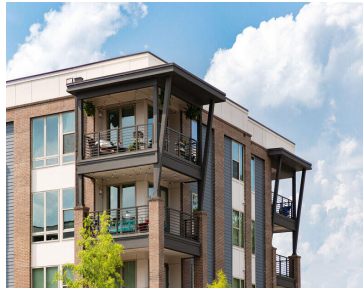

500 LAMA DR, SUMMERVILLE, SC 29486, USA

<https://findyourcharleston.com>

500 Lama Dr,
Summerville, SC
29486, USA

Move in by 5/15/24 to receive 1 month free! Prices, promotions, and availability are subject to change. Multiple floor plans available. Days on market is not specific to current plan listed. Contact the community directly and mention The Apartment Brothers. The Murray was designed with relentless attention to unforgettable features providing a palatial lifestyle. With [...]

- 1 bed
- 1 bath
- Residential Lease
- Active
- 728 sq ft

Aj Rebhan

Basics

MLS ID: 24011230 **Date added:** Added 7 months ago
Category: Residential Lease **Status:** Active
Bedrooms: 1 bed **Bathrooms:** 1 bath
Half baths: 0 half baths **Area, sq ft:** 728 sq ft
Year built: 2021 **Subdivision Name:** None
County Or Parish: Berkeley **MLS Area Major:** 74 - Summerville, Ladson, Berkeley Cty