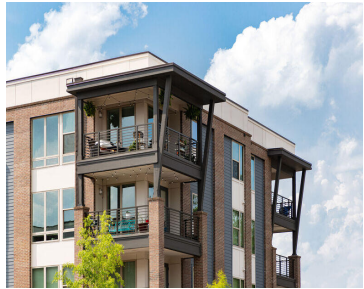

500 LAMA DR, SUMMERVILLE, SC 29486, USA

<https://findyourcharleston.com>

500 Lama Dr,
Summerville, SC
29486, USA

\$1,583

Move in by 5/15/24 to receive 1 month free! Prices, promotions, and availability are subject to change. Multiple floor plans available. Days on market is not specific to current plan listed. Contact the community directly and mention The Apartment Brothers. The Murray was designed with relentless attention to unforgettable features providing a palatial lifestyle. With [...]

- 1 bed
- 1 bath
- Residential Lease
- Active
- 728 sq ft

Aj Rebhan

Basics

MLS ID: 24011230 **Date added:** Added 4 months ago
Category: Residential Lease **Status:** Active
Bedrooms: 1 bed **Bathrooms:** 1 bath
Half baths: 0 half baths **Area, sq ft:** 728 sq ft
Year built: 2021 **Subdivision Name:** None
County Or Parish: Berkeley **MLS Area Major:** 74 - Summerville, Ladson, Berkeley Cty