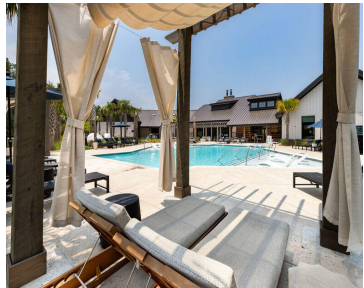

500 LAMA DR, SUMMERVILLE, SC 29486, USA

<https://findyourcharleston.com>

500 Lama Dr,
Summerville, SC
29486, USA

Move in by 5/15/24 to receive 1 month free! Prices, promotions, and availability are subject to change. Multiple floor plans available. Days on market is not specific to current plan listed. Contact the community directly and mention The Apartment Brothers. The Murray was designed with relentless attention to unforgettable features providing a palatial lifestyle. With [...]

- 1 bed
- 1 bath
- Residential Lease
- Active
- 728 sq ft

Aj Rebhan