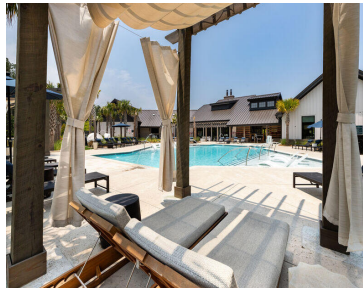

Move in by 5/15/24 to receive 1 month free! 13 month lease price. Prices, promotions, and availability are subject to change. Contact the community directly and mention The Apartment Brothers. Multiple floor plans available. Days on market is not specific to current plan listed. The Murray was designed with relentless attention to unforgettable features providing [...]

- 2 beds
- 2 baths
- Residential Lease
- Active
- 1067 sq ft

Aj Rebhan