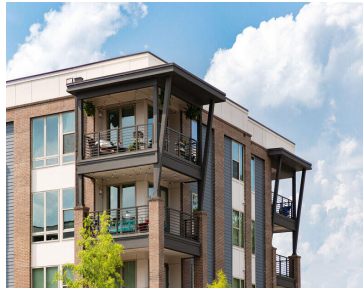

500 LAMA DR, SUMMERVILLE, SC 29486, USA

<https://findyourcharleston.com>

500 Lama Dr,
Summerville, SC
29486, USA

Move in by 5/15/24 to receive 1 month free! 13 month lease price. Prices, promotions, and availability are subject to change. Contact the community directly and mention The Apartment Brothers. Multiple floor plans available. Days on market is not specific to current plan listed. The Murray was designed with relentless attention to unforgettable features providing [...]

- 2 beds
- 2 baths
- Residential Lease
- Active
- 1067 sq ft

Aj Rebhan

Basics

MLS ID: 24011235 **Date added:** Added 7 months ago
Category: Residential Lease **Status:** Active
Bedrooms: 2 beds **Bathrooms:** 2 baths
Half baths: 0 half baths **Area, sq ft:** 1067 sq ft
Year built: 2021 **Subdivision Name:** None
County Or Parish: Berkeley **MLS Area Major:** 74 - Summerville, Ladson, Berkeley Cty