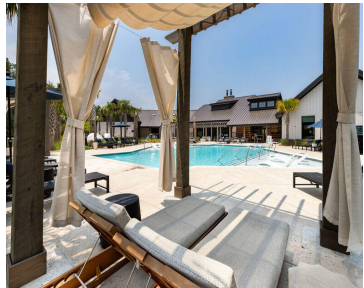

500 LAMA DR, SUMMERVILLE, SC 29486, USA

<https://findyourcharleston.com>

500 Lama Dr,
Summerville, SC
29486, USA

Move in by 5/15/24 to receive 1 month free! 13 month lease price. Prices, promotions, and availability are subject to change. Contact the community directly and mention The Apartment Brothers. Multiple floor plans available. Days on market is not specific to current plan listed. The Murray was designed with relentless attention to unforgettable features providing [...]

- 2 beds
- 2 baths
- Residential Lease
- Active
- 1067 sq ft