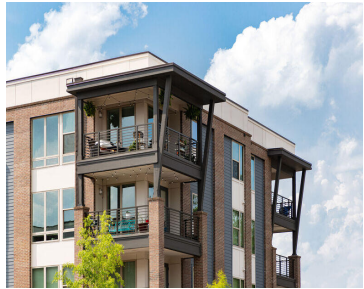

500 LAMA DR, SUMMERVILLE, SC 29486, USA

<https://findyourcharleston.com>

500 Lama Dr,
Summerville, SC
29486, USA

\$1,883

Move in by 5/15/24 to receive 1 month free! 13 month lease price. Prices, promotions, and availability are subject to change. Contact the community directly and mention The Apartment Brothers. Multiple floor plans available. Days on market is not specific to current plan listed. The Murray was designed with relentless attention to unforgettable features providing [...]

Half baths: 0 half baths

Area, sq ft: 1067 sq ft

Year built: 2021

Subdivision Name: None

County Or Parish: Berkeley **MLS Area Major:** 74 - Summerville, Ladson, Berkeley Cty

Building Details

Stories: 4

Parking Features: Parking - 2 Car