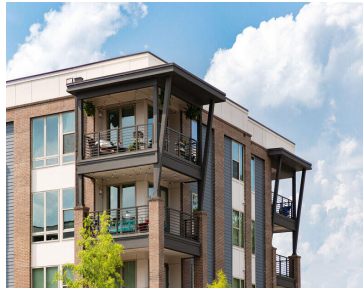

# 500 LAMA DR, SUMMERVILLE, SC 29486, USA

<https://findyourcharleston.com>

500 Lama Dr,  
Summerville, SC  
29486, USA

Studio Apt. Move in by 5/15/24 to receive 1 month free! 13 month lease price. Prices, promotions, and availability are subject to change. Contact the community directly and mention The Apartment Brothers. Multiple floor plans available. Days on market is not specific to current plan listed. The Murray was designed with relentless attention to unforgettable [...]