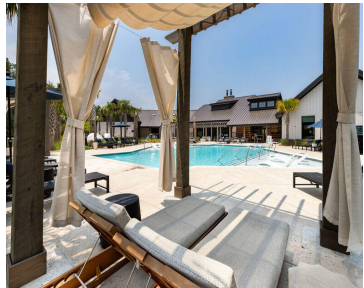

# 500 LAMA DR, SUMMERVILLE, SC 29486, USA

<https://findyourcharleston.com>

500 Lama Dr,  
Summerville, SC  
29486, USA

Studio Apt. Move in by 5/15/24 to receive 1 month free! 13 month lease price. Prices, promotions, and availability are subject to change. Contact the community directly and mention The Apartment Brothers. Multiple floor plans available. Days on market is not specific to current plan listed. The Murray was designed with relentless attention to unforgettable [...]