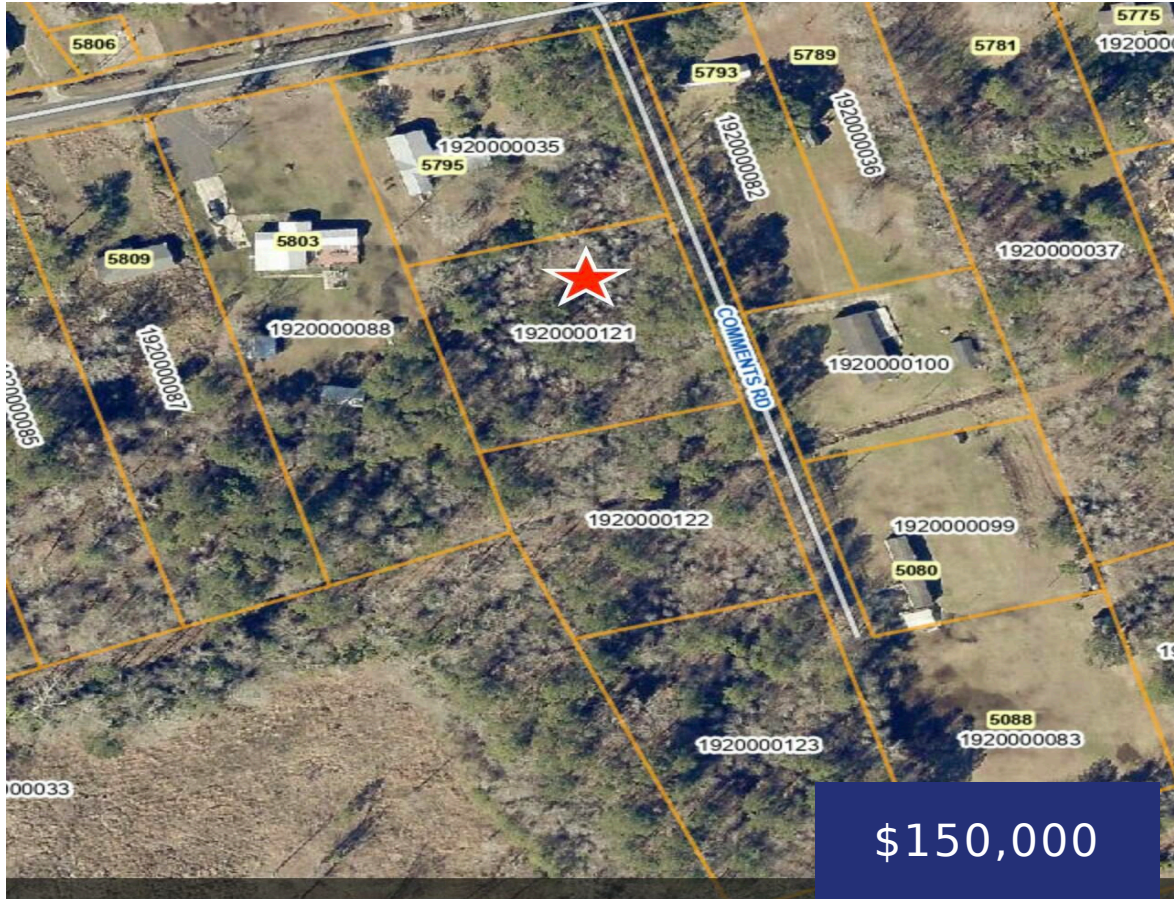

5795 DIXIE PLANTATION RD, HOLLYWOOD, SC 29449, USA

<https://findyourcharleston.com>

5795 Dixie Plantation Rd, Hollywood, SC 29449, USA

\$150,000

Located 1 mile from Links at Stono Ferry Golf Course. Build your dream home on this 1.00 acre lot in a private area surrounded by nature. Or place your mobile home on this lot. Enjoy the privacy and beauty of surrounding trees and No HOA. It's the perfect canvas for constructing your dream home in [...]

- Land
- Active

Lisa Grant

Basics

MLS ID: 25005819

Date added: Added 9 months ago

Category: Land

Status: Active

Lot size, acres: 1 acres

Subdivision Name: Hollywood

County Or Parish: Charleston

MLS Area Major: 13 - West of the Ashley beyond Rantowles Creek

Hidden Info

List Office MLS Id: 10041