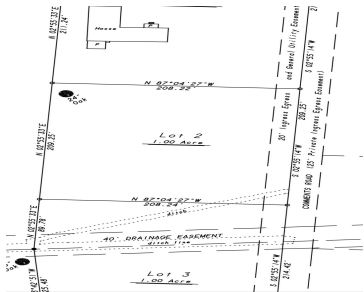

5795 DIXIE PLANTATION RD, HOLLYWOOD, SC 29449, USA

<https://findyourcharleston.com>

5795 Dixie Plantation Rd, Hollywood, SC 29449, USA

\$150,000

Located 1 mile from Links at Stono Ferry Golf Course. Build your dream home on this 1.00 acre lot in a private area surrounded by nature. Or place your mobile home on this lot. Enjoy the privacy and beauty of surrounding trees and No HOA. It's the perfect canvas for constructing your dream home in [...]

- Land
- Active

Lisa Grant

Basics

MLS ID: 25005819

Date added: Added 9 months ago

Category: Land

Status: Active

Lot size, acres: 1 acres

Subdivision Name: Hollywood

County Or Parish: Charleston

MLS Area Major: 13 - West of the Ashley beyond Rantowles Creek

Hidden Info

List Office MLS Id: 10041