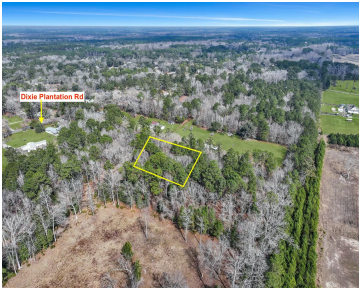

1121 FRANK BONNEAU RD, MOUNT PLEASANT, SC 29466, USA

<https://findyourcharleston.com>

1121 Frank Bonneau Rd, Mount Pleasant, SC 29466, USA

\$140,000

Located 1 mile from Links at Stono Ferry Golf Course. Build your dream home on this 1.00 acre lot in a private area surrounded by nature. Or place your mobile home on this lot. Enjoy the privacy and beauty of surrounding trees and No HOA. It's the perfect canvas for constructing your dream home in [...]

- Land
- Active

Lisa Grant

Basics

MLS ID: 25005814

Date added: Added 9 months ago

Category: Land

Status: Active

Lot size, acres: 1 acres

Subdivision Name: Hollywood

County Or Parish: Charleston

MLS Area Major: 13 - West of the Ashley beyond Rantowles Creek

Hidden Info

List Office MLS Id: 10041