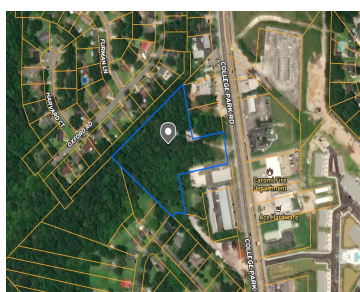

561 COLLEGE PARK RD, LADSON, SC 29456, USA

<https://findyourcharleston.com>

561 College Park Rd, Ladson, SC 29456, USA

This 4.06-acre land is zoned CG in Berkeley County, offering excellent road frontage visibility. Public water and sewer services are available. The property is strategically located just minutes from I-26, and it is close to the Charleston Port Authority, making it a desirable location for both work and living.

- Land
- Active

Mike Royal

Basics

MLS ID: 24013509

Date added: Added 6 months ago

Category: Land

Status: Active

Lot size, acres: 4.16 acres

Subdivision Name: None

County Or Parish: Berkeley **MLS Area Major:** 74 - Summerville, Ladson, Berkeley Cty

Amenities & Features

Sewer: Sewer At Site

Hidden Info

List Office MLS Id: 9636