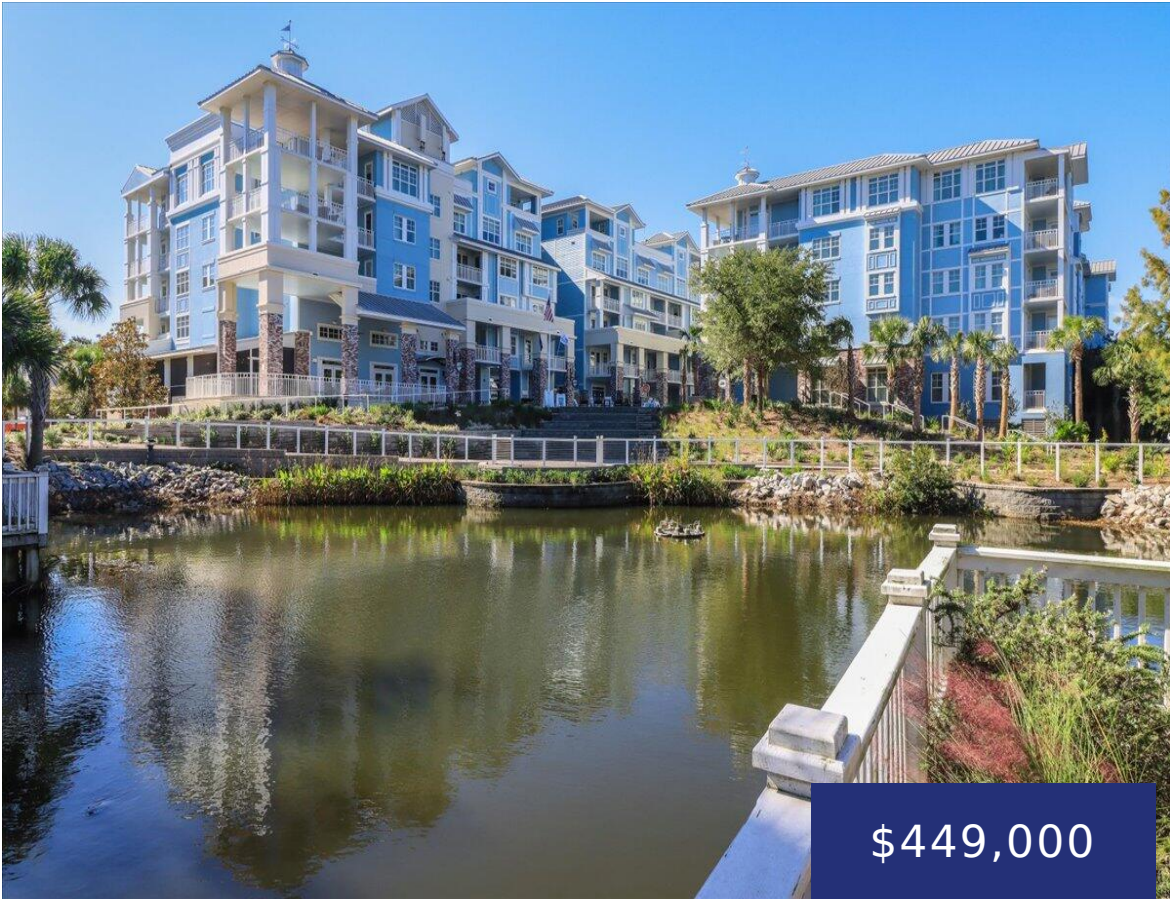

# 5804 PALMETTO DR, ISLE OF PALMS, SC 29451, USA

<https://findyourcharleston.com>

5804 Palmetto Dr,  
Isle of Palms, SC  
29451, USA

\$449,000

Don't miss this opportunity to own a condo here in the Residence at Sweetgrass in Wild Dunes Charleston's Island Resort! This condo has a lot to offer with tons of amenities to include golf courses, tennis courts, and pool access. With only a walk away from the beach it is a great spot for your [...]

**Mindi Barney**

- 1 bed
- 1 bath
- Single Family Attached
- Residential
- Active
- 449 sq ft

---