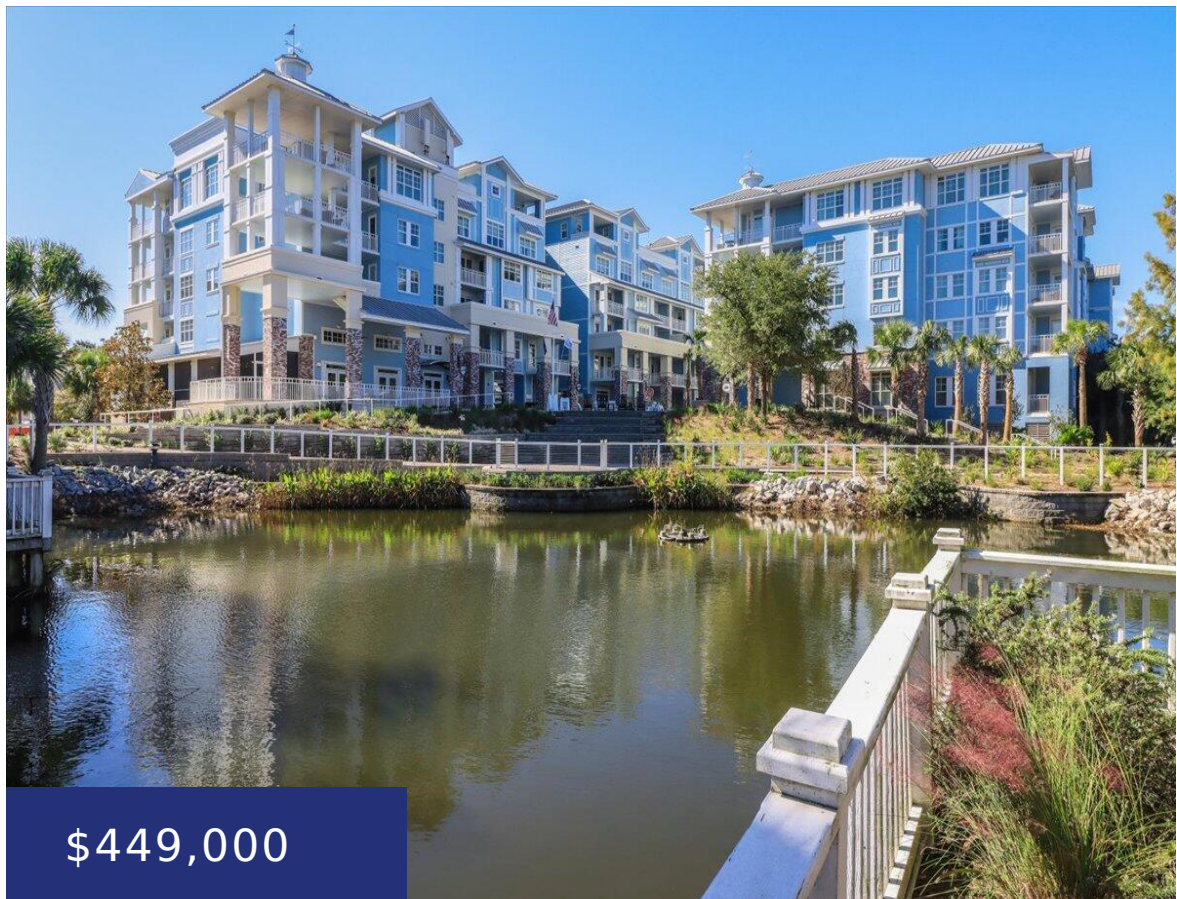

# 5804 PALMETTO DR, ISLE OF PALMS, SC 29451, USA

<https://findyourcharleston.com>

5804 Palmetto Dr,  
Isle of Palms, SC  
29451, USA

\$449,000

Don't miss this opportunity to own a condo here in the Residence at Sweetgrass in Wild Dunes Charleston's Island Resort! This condo has a lot to offer with tons of amenities to include golf courses, tennis courts, and pool access. With only a walk away from the beach it is a great spot for your [...]

**Mindi Barney**

- 1 bed
- 1 bath
- Single Family Attached
- Residential
- Active
- 449 sq ft

---