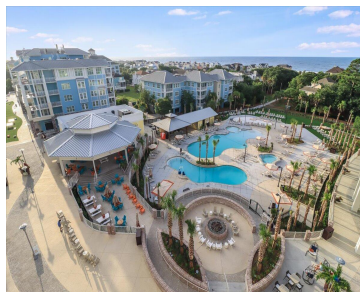

# 5804 PALMETTO DR, ISLE OF PALMS, SC 29451, USA

<https://findyourcharleston.com>

5804 Palmetto Dr,  
Isle of Palms, SC  
29451, USA

\$449,000

Don't miss this opportunity to own a condo here in the Residence at Sweetgrass in Wild Dunes Charleston's Island Resort! This condo has a lot to offer with tons of amenities to include golf courses, tennis courts, and pool access. With only a walk away from the beach it is a great spot for your [...]