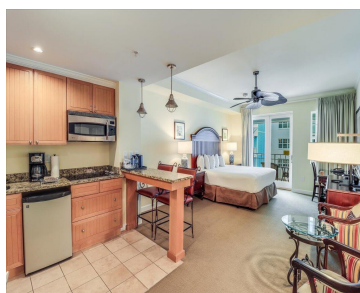

# 5804 PALMETTO DR, ISLE OF PALMS, SC 29451, USA

<https://findyourcharleston.com>

5804 Palmetto Dr,  
Isle of Palms, SC  
29451, USA

\$449,000

Don't miss this opportunity to own a condo here in the Residence at Sweetgrass in Wild Dunes Charleston's Island Resort! This condo has a lot to offer with tons of amenities to include golf courses, tennis courts, and pool access. With only a walk away from the beach it is a great spot for your [...]