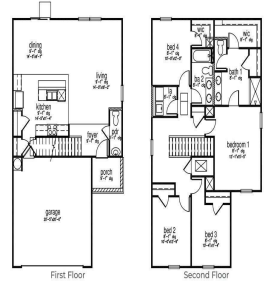

READY THIS SPRING! This homesite backs to a pond. Pine Hills in Cane Bay, Summerville, South Carolina, offers a serene suburban lifestyle. Nestled amidst lush landscapes, it features elegant homes, friendly neighbors, and excellent schools. Residents enjoy nearby parks, shopping, and dining, making it a family-friendly haven with a charming. Southern atmosphere. Amenities include 3 [...]

- 4 beds
- 2 baths
- Single Family Detached
- Residential
- Active Contingent
- 1927 sq ft