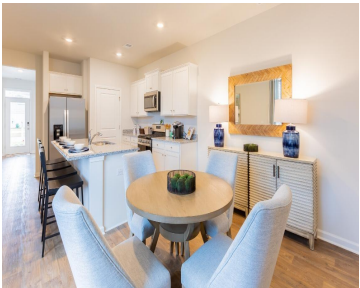

477 LK RDG BLVD, SOUTH CAROLINA 29461, USA

<https://findyourcharleston.com>

477 Lk Rdg Blvd,
South Carolina
29461, USA

Pine Hills in Cane Bay, Summerville, South Carolina, offers a serene suburban lifestyle. Nestled amidst lush landscapes, it features elegant homes, friendly neighbors, and excellent schools. Residents enjoy nearby parks, shopping, and dining, making it a family-friendly haven with a charming. Southern atmosphere. Amenities include 3 pools, with a 2-story water slide. Near by is [...]

Garage Spaces: 2

Amenities & Features

Water Source: Public

Architectural Style: Traditional

Cooling Yes/ No: 1

Window Features: Window Treatments

Interior Features: Ceiling - Smooth, Kitchen Island, Walk-In Closet(s), Eat-in Kitchen, Family, Entrance Foyer, Living/Dining Combo, Pantry