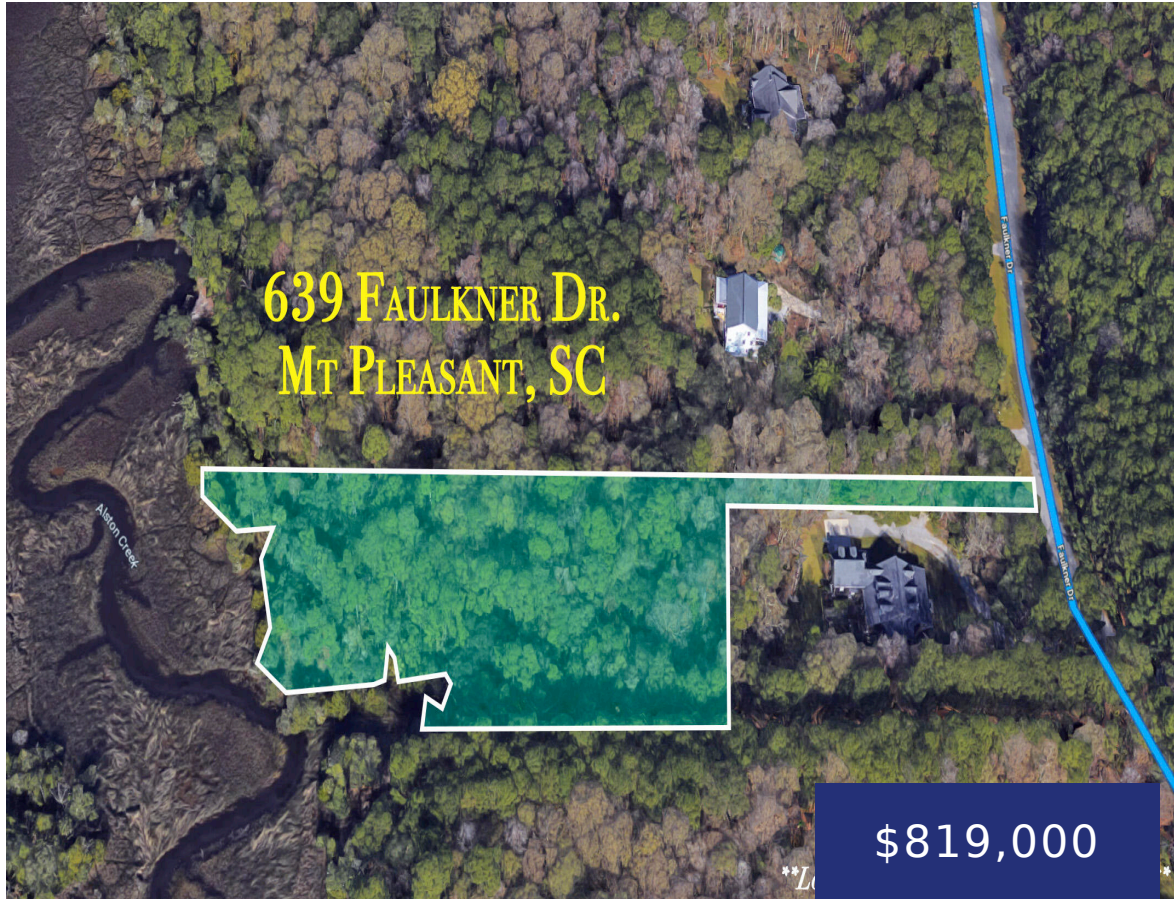

639 FAULKNER DR, MT PLEASANT, SC 29466, USA

<https://findyourcharleston.com>

639 Faulkner Dr, Mt Pleasant, SC 29466, USA

Seize the opportunity to build your dream home on this captivating 2+ acre homesite, boasting an impressive 175 feet of coastline along the picturesque Alston Creek. As a tidal creek, Alston Creek provides seamless boat access to the enchanting Wando River. Whether you choose to launch your boat from your private dock (pending dock permit [...])

- Land
- Active

Christopher Smith

Basics

MLS ID: 23016613

Date added: Added 6 months ago

Category: Land

Status: Active

Lot size, acres: 2.06 acres

Subdivision Name: Alston Point

County Or Parish: Charleston **MLS Area Major:** 41 - Mt Pleasant N of IOP Connector

Amenities & Features

Sewer: Sewer At Site **Waterfront Features:** Marshfront, River Access, Tidal Creek,
Waterfront - Shallow