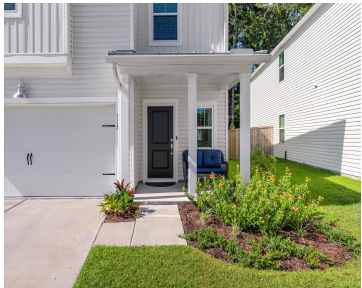

# 735 JANCUS ST, CHARLESTON, SC 29414, USA

<https://findyourcharleston.com>

735 Jancus St,  
Charleston, SC  
29414, USA

**\$510,000**

Welcome to your new home in Grand Bees! This charming 5-bedroom, 2.5 bath home boasts convenience with West Ashley Circle and Bees Landing Recreation Center less than 2 miles away. Enjoy the junior Olympic-size community swimming pool or relax on your back porch as you stare off into the undisturbed forest. Step inside to discover a [...]

**Clay Gibson**

- 5 beds
- 2 baths
- Single Family Detached
- Residential
- Active
- 2191 sq ft

---

**Half baths:** 1 half bath

**Area, sq ft:** 2191 sq ft

**Lot size, acres:** 0.16 acres

**Year built:** 2022

**Subdivision Name:** Grand Bees

**County Or Parish:** Charleston **MLS Area Major:** 12 - West of the Ashley Outside I-526