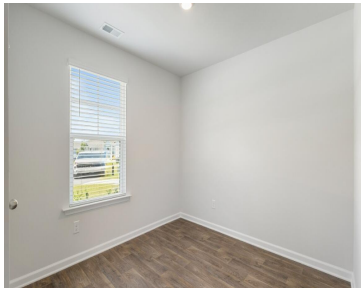

476 LK RDG BLVD, SUMMERVILLE, SC 29486, USA

<https://findyourcharleston.com>

476 Lk Rdg Blvd,
Summerville, SC
29486, USA

READY THIS SUMMER! This homesite offers a pond view. Pine Hills in Cane Bay, Summerville, South Carolina, offers a serene suburban lifestyle. Nestled amidst lush landscapes, it features elegant homes, friendly neighbors, and excellent schools. Residents enjoy nearby parks, shopping, and dining, making it a family-friendly haven with a charming. Southern atmosphere. Amenities include 3 [...]

Subdivision Name: Cane Bay Plantation

MLS Area Major: 74 - Summerville, Ladson, Berkeley Cty

Date added: Added 2 months ago

Type: Single Family Detached

Bedrooms: 4 beds

Area, sq ft: 1482 sq ft

Year built: 2024