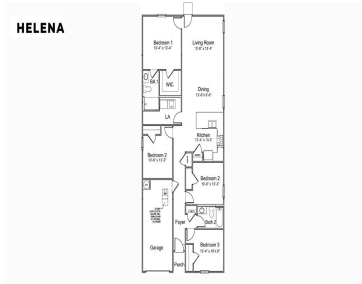

476 LK RDG BLVD, SUMMERVILLE, SC 29486, USA

<https://findyourcharleston.com>

476 Lk Rdg Blvd,
Summerville, SC
29486, USA

READY THIS SUMMER! This homesite offers a pond view. Pine Hills in Cane Bay, Summerville, South Carolina, offers a serene suburban lifestyle. Nestled amidst lush landscapes, it features elegant homes, friendly neighbors, and excellent schools. Residents enjoy nearby parks, shopping, and dining, making it a family-friendly haven with a charming. Southern atmosphere. Amenities include 3 [...]

- 4 beds
- 2 baths
- Single Family Detached
- Residential
- Active
- 1482 sq ft

Katie Stevens Grout