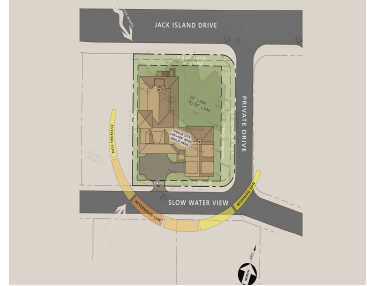

5986 HONEY HOLE HVN, JOHNS ISLAND, SC 29455, USA

<https://findyourcharleston.com>

5986 Honey Hole Hvn, Johns Island, SC 29455, USA

Special opportunity to build here at Kiawah River. Located on the corner of Jack Island Drive and Slow Water View. Just to the west of the new Auberge Dunlin hotel and Auberge Branded Residences. Amazing "live oaks" and only steps to the river.

- Land
- Active

Dean Haeusser

Basics

MLS ID: 24017808

Category: Land

Lot size, acres: 0.15 acres

County Or Parish: Charleston

Date added: Added 2 months ago

Status: Active

Subdivision Name: Kiawah River

MLS Area Major: 23 - Johns Island

Amenities & Features

Spa Features: Community

Hidden Info

List Office MLS Id: 9624