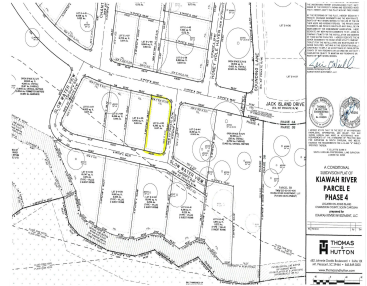

5986 HONEY HOLE HVN, JOHNS ISLAND, SC 29455, USA

<https://findyourcharleston.com>

5986 Honey Hole Hvn, Johns Island, SC 29455, USA

Special opportunity to build here at Kiawah River. Located on the corner of Jack Island Drive and Slow Water View. Just to the west of the new Auberge Dunlin hotel and Auberge Branded Residences. Amazing "live oaks" and only steps to the river.

- Land
- Active

Dean Haeusser

Basics

MLS ID: 24017808

Category: Land

Lot size, acres: 0.15 acres

County Or Parish: Charleston

Date added: Added 2 months ago

Status: Active

Subdivision Name: Kiawah River

MLS Area Major: 23 - Johns Island

Amenities & Features

Spa Features: Community

Hidden Info

List Office MLS Id: 9624