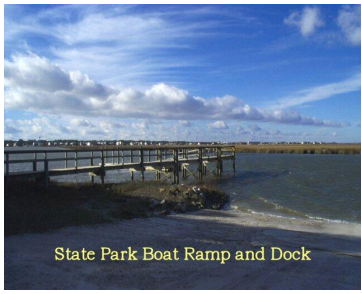

535 EMMA POINTSETT WY, EDISTO ISLAND, SC 29438, USA

https://findyourcharleston.com

535 Emma Pointsett Wy, Edisto Island, SC 29438, USA

\$144,300

Best buy on homesite just 5 minutes to public State Park Live Oak Landing and Edisto Beach. Don't miss this incredible opportunity to own a ~ .91-acre lot with a 4 Bedroom septic permit in private gated Outback Lane accessed from Palmetto Road in unincorporated Charleston County. Homesite has been cleared with natural privacy foliage [...]