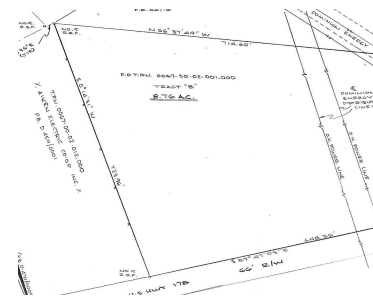

# JX9G+Q5 NORTH, SC, USA

<https://findyourcharleston.com>

JX9G+Q5 North, SC, USA

This vacant 8.76-acre parcel is conveniently located off Savannah Highway on North Road, offering a prime location with endless possibilities. Water, sewer, and fiber are available. Zoned FA (Forest Agricultural) and RC (Rural Community), this lot provides remarkable flexibility, allowing for a range of permitted uses such as general merchandise stores, laundry/dry cleaning services, detached [...]

## Basics

**MLS ID:** 25008509

**Date added:** Added 7 months ago

**Category:** Land

**Status:** Active

**Lot size, acres:** 8.76 acres

**Subdivision Name:** None

**County Or Parish:** Orangeburg

**MLS Area Major:** 83 - ORG - Orangeburg County

---