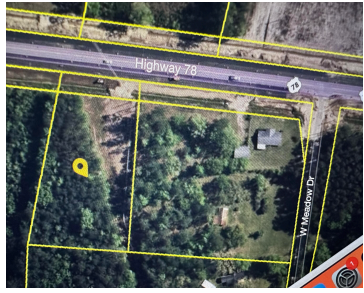

825 US-78, RIDGEVILLE, SC 29472, USA

<https://findyourcharleston.com>

825 US-78,
Ridgeville, SC
29472, USA

\$199,900

BUILD YOUR DREAM HOME HERE!!! ZONED AR_DC IN RIDGEVILLE FARMS!
1.83 acres X-FLOOD ZONE is PRIME LOCATION for easy access to I-26 with NO HOA!!! Some utilities available. FEE SIMPLE TITLE ALL OFFERS WILL BE CONSIDERED!!!

- Land
- Active

Elizabeth Maxon

Basics

MLS ID: 24004033

Category: Land

Lot size, acres: 1.83 acres

County Or Parish: Dorchester

Date added: Added 4 months ago

Status: Active

Subdivision Name: Ridgeville Farms

MLS Area Major: 63 - Summerville/Ridgeville

Hidden Info

List Office MLS Id: 9517