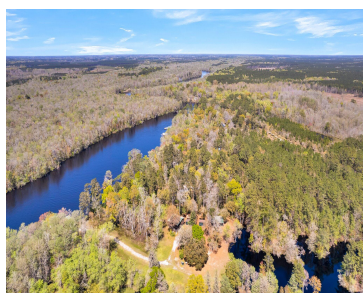

9450 SAVANNAH HWY, ADAMS RUN, SC 29426, USA

<https://findyourcharleston.com>

9450 Savannah Hwy, Adams Run, SC 29426, USA

\$250,000

Amazingly beautiful and tranquil Edisto River DEEP WATER retreat only 30 miles from DT Charleston. This 3 acre lot boasts 114 ft of river frontage and is sold with a dock permit in hand. Located in Pon Pon, a gated riverfront community off of Scenic HWY 17S with tons of wildlife and excellent fishing. Located [...]

Subdivision Name: Pon Pon

County Or Parish: Charleston

MLS Area Major: 13 - West of the Ashley beyond Rantowles Creek

Amenities & Features

Waterfront Features: River Front, Waterfront - Deep

Hidden Info

List Office MLS Id: 9332