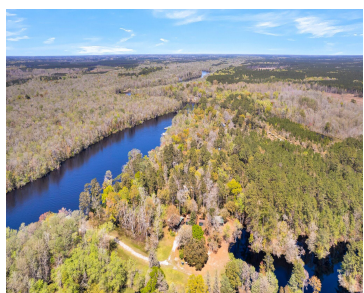

9450 SAVANNAH HWY, ADAMS RUN, SC 29426, USA

<https://findyourcharleston.com>

9450 Savannah Hwy, Adams Run, SC 29426, USA

Amazingly beautiful and tranquil Edisto River DEEP WATER retreat only 30 miles from DT Charleston. This 3 acre lot boasts 114 ft of river frontage and is sold with a dock permit in hand. Located in Pon Pon, a gated riverfront community off of Scenic HWY 17S with tons of wildlife and excellent fishing. Located [...]

Subdivision Name: Pon Pon

County Or Parish: Charleston

MLS Area Major: 13 - West of the Ashley beyond Rantowles Creek

Amenities & Features

Waterfront Features: River Front, Waterfront - Deep

Hidden Info

List Office MLS Id: 9332