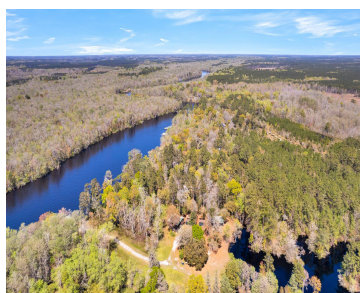

# 9450 SAVANNAH HWY, ADAMS RUN, SC 29426, USA

<https://findyourcharleston.com>

9450 Savannah Hwy, Adams Run, SC 29426, USA

Amazingly beautiful and tranquil Edisto River DEEP WATER retreat only 30 miles from DT Charleston. This 3 acre lot boasts 114 ft of river frontage and is sold with a dock permit in hand. Located in Pon Pon, a gated riverfront community off of Scenic HWY 17S with tons of wildlife and excellent fishing. Located [...]

## Amenities & Features

**Waterfront Features:** River Front, Waterfront - Deep

---