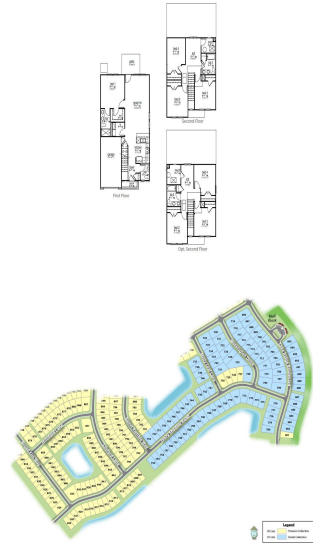

157 IVORY SHADOW RD, MONCKS CORNER, SC 29461, USA

<https://findyourcharleston.com>

157 Ivory Shadow Rd, Moncks Corner, SC 29461, USA

READY THIS SUMMER! This homesite offers a pond view. Pine Hills in Cane Bay, Summerville, South Carolina, offers a serene suburban lifestyle. Nestled amidst lush landscapes, it features elegant homes, friendly neighbors, and excellent schools. Residents enjoy nearby parks, shopping, and dining, making it a family-friendly haven with a charming. Southern atmosphere. Amenities include 3 [...]

- 4 beds
- 2 baths
- Single Family Attached
- Residential
- Active
- 1763 sq ft

Katie Stevens Grout

Basics

MLS ID: 24015019 **Date added:** Added 3 months ago
Category: Residential **Type:** Single Family Attached
Status: Active **Bedrooms:** 4 beds
Bathrooms: 2 baths **Half baths:** 1 half bath
Area, sq ft: 1763 sq ft **Lot size, acres:** 0.11 acres
Year built: 2024 **Subdivision Name:** Cane Bay Plantation
County Or Parish: Berkeley **MLS Area Major:** 74 - Summerville, Ladson, Berkeley Cty