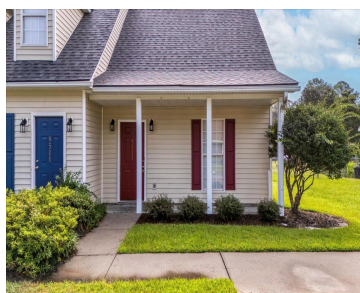

9513 S CARDINAL DR, LADSON, SC 29456, USA

<https://findyourcharleston.com>

9513 S Cardinal Dr,
Ladson, SC 29456,
USA

Great townhouse, recently upgrade, new carpet downstairs, New vinyl planking throughout. New granite countertops! New kitchen appliances. No HOA, no HOA fees Easy to show! Mater bedrooms downstairs!

Ralph Wetherell

- 3 beds
- 2 baths
- Single Family Attached
- Residential
- Active
- 1240 sq ft

Basics

MLS ID: 24017969

Category: Residential

Status: Active

Bathrooms: 2 baths

Area, sq ft: 1240 sq ft

Year built: 2000

County Or Parish: Dorchester

Date added: Added 2 months ago

Type: Single Family Attached

Bedrooms: 3 beds

Half baths: 0 half baths

Lot size, acres: 0.11 acres

Subdivision Name: Avenue of Oaks