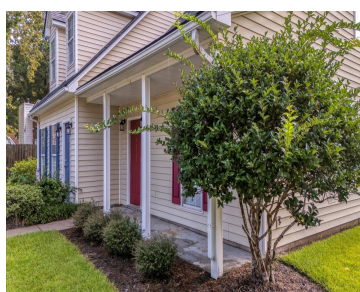

9513 S CARDINAL DR, LADSON, SC 29456, USA

<https://findyourcharleston.com>

9513 S Cardinal Dr,
Ladson, SC 29456,
USA

Great townhouse, recently upgrade, new carpet downstairs, New vinyl planking throughout. New granite countertops! New kitchen appliances. No HOA, no HOA fees Easy to show! Mater bedrooms downstairs!

Ralph Wetherell

- 3 beds
- 2 baths
- Single Family Attached
- Residential
- Active
- 1240 sq ft

Basics

MLS ID: 24017969

Category: Residential

Status: Active

Bathrooms: 2 baths

Area, sq ft: 1240 sq ft

Year built: 2000

County Or Parish: Dorchester

Date added: Added 2 months ago

Type: Single Family Attached

Bedrooms: 3 beds

Half baths: 0 half baths

Lot size, acres: 0.11 acres

Subdivision Name: Avenue of Oaks