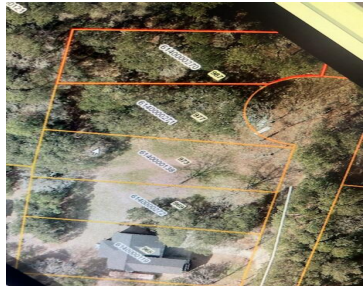

969 BELLAS LN, AWENDAW, SC 29429, USA

<https://findyourcharleston.com>

969 Bellas Ln,
Awendaw, SC
29429, USA

Builders, or future homeowners come see this .33 acre lot in Bee Hive subdivision. New construction homes within 1mile priced at a minimum of \$700k. Ideal location. Bring your own house plans and build. Serious buyers. Bring your best offers. More pictures coming soon.

- Land
- Active

Terri Delesline

Basics

MLS ID: 24014483

Date added: Added 6 months ago

Category: Land

Status: Active

Lot size, acres: 0.33 acres

Subdivision Name: Beehive

County Or Parish: Charleston

MLS Area Major: 41 - Mt Pleasant N of IOP Connector

Hidden Info

List Office MLS Id: 9057