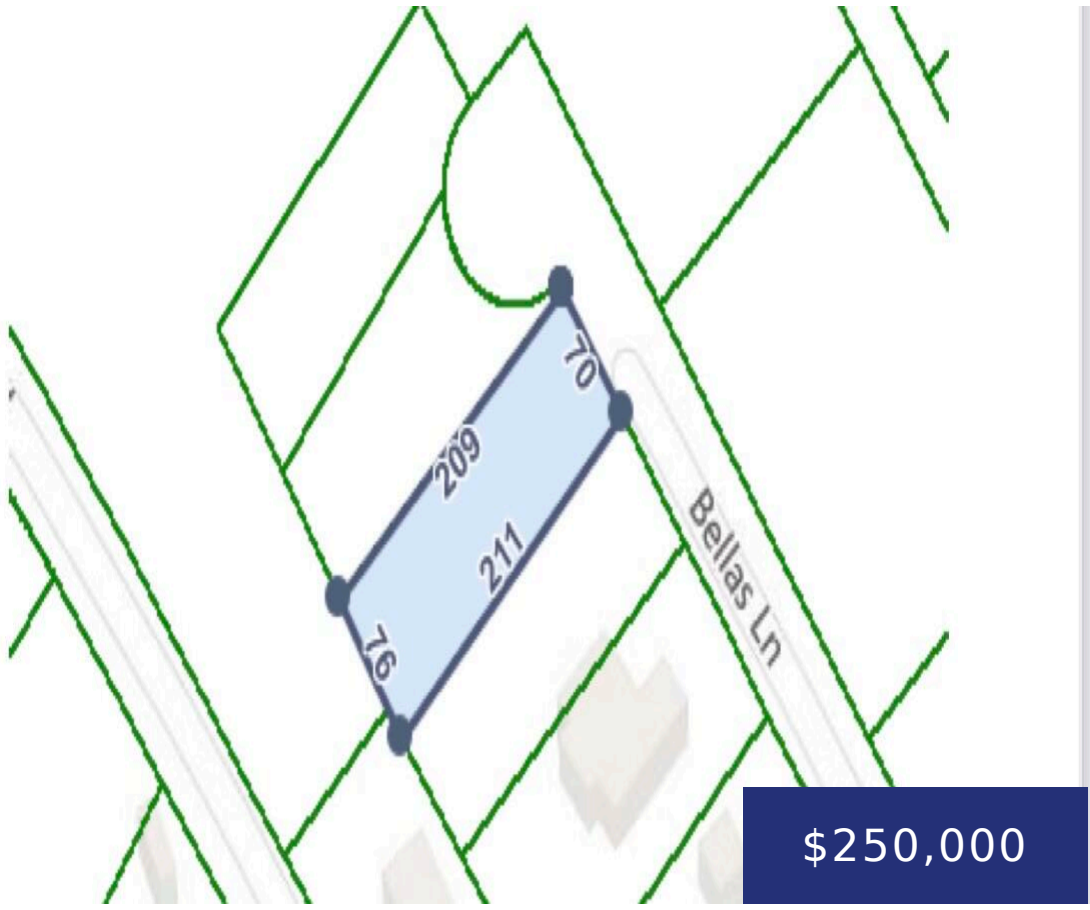

973 BELLAS LN, AWENDAW, SC 29429, USA

<https://findyourcharleston.com>

973 Bellas Ln,
Awendaw, SC
29429, USA

Builders, or future homeowners come see this .33 acre lot in Bee Hive subdivision. New construction homes within 1mile priced at a minimum of \$700k. Ideal location. Bring your own house plans and build. Price is for the vacant lot only! Serious buyers. Bring your best offers. More pictures coming soon.

- Land
- Active

Terri Delesline

Basics

MLS ID: 24014481

Date added: Added 6 months ago

Category: Land

Status: Active

Lot size, acres: 0.33 acres

Subdivision Name: Beehive

County Or Parish: Charleston

MLS Area Major: 41 - Mt Pleasant N of IOP Connector

Hidden Info

List Office MLS Id: 9057