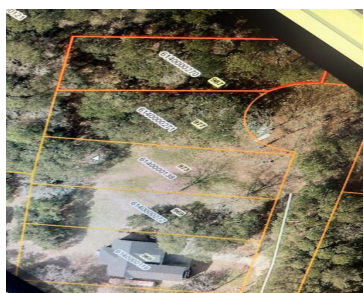

973 BELLAS LN, AWENDAW, SC 29429, USA

<https://findyourcharleston.com>

973 Bellas Ln,
Awendaw, SC
29429, USA

Builders, or future homeowners come see this .33 acre lot in Bee Hive subdivision. New construction homes within 1mile priced at a minimum of \$700k. Ideal location. Bring your own house plans and build. Price is for the vacant lot only! Serious buyers. Bring your best offers. More pictures coming soon.

- Land
- Active

Terri Delesline

Basics

MLS ID: 24014481

Date added: Added 6 months ago

Category: Land

Status: Active

Lot size, acres: 0.33 acres

Subdivision Name: Beehive

County Or Parish: Charleston

MLS Area Major: 41 - Mt Pleasant N of IOP Connector

Hidden Info

List Office MLS Id: 9057