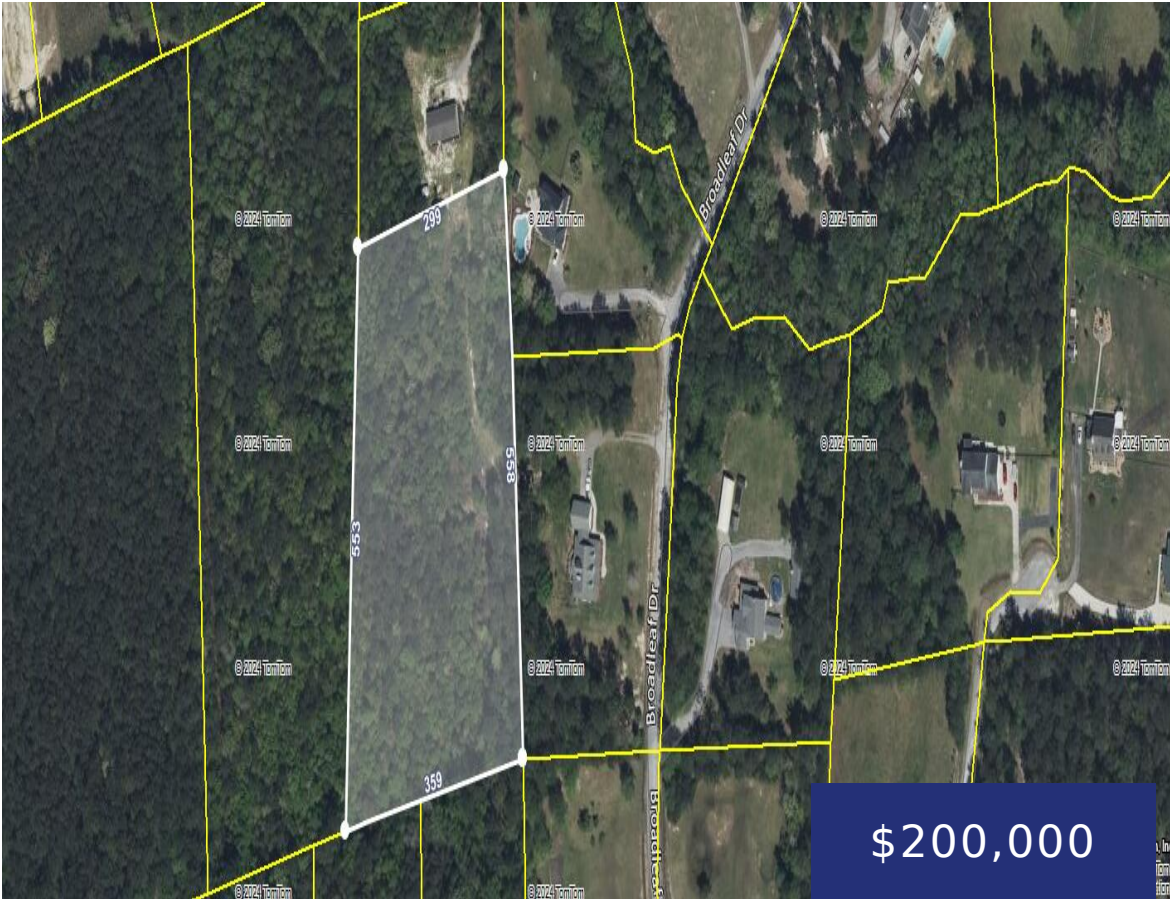

371 BROADLEAF DR, SUMMERVILLE, SC 29483, USA

<https://findyourcharleston.com>

371 Broadleaf Dr,
Summerville, SC
29483, USA

Great location. Can be subdivided. Almost 4 acres. Conveniently located to everything. Less than 2.5 miles from Publix at Cane Bay, 7 miles from Nexton/I26.

- Land
- Active

Linda Cable

Basics

MLS ID: 24009715

Date added: Added 6 months ago

Category: Land

Status: Active

Lot size, acres: 3.95 acres

Subdivision Name: None

County Or Parish: Berkeley

MLS Area Major: 74 - Summerville, Ladson, Berkeley Cty

Hidden Info

List Office MLS Id: 9275